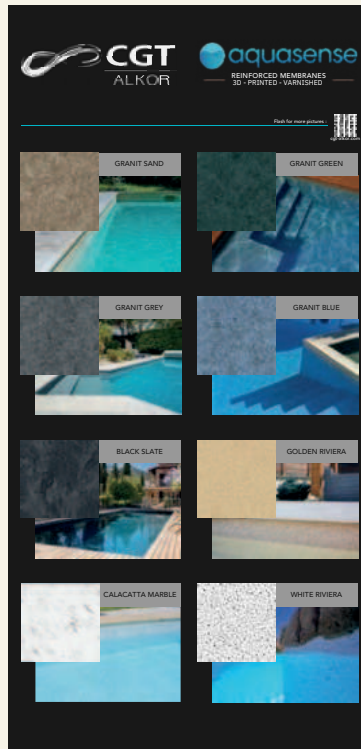

MARKETING TOOLS

WALL PANEL

Panel : 800 x 1650 x 3 mm

1 pc per box

Reference	Description
4B000038	Aquasense Signature
4B000056	Imperial NEW
4B000016	Aquasense
4B000062	Aquasense Mix & Match NEW
4B000055	Aquastone
4B000017	Aquadecor
4B000018	Aquacolor