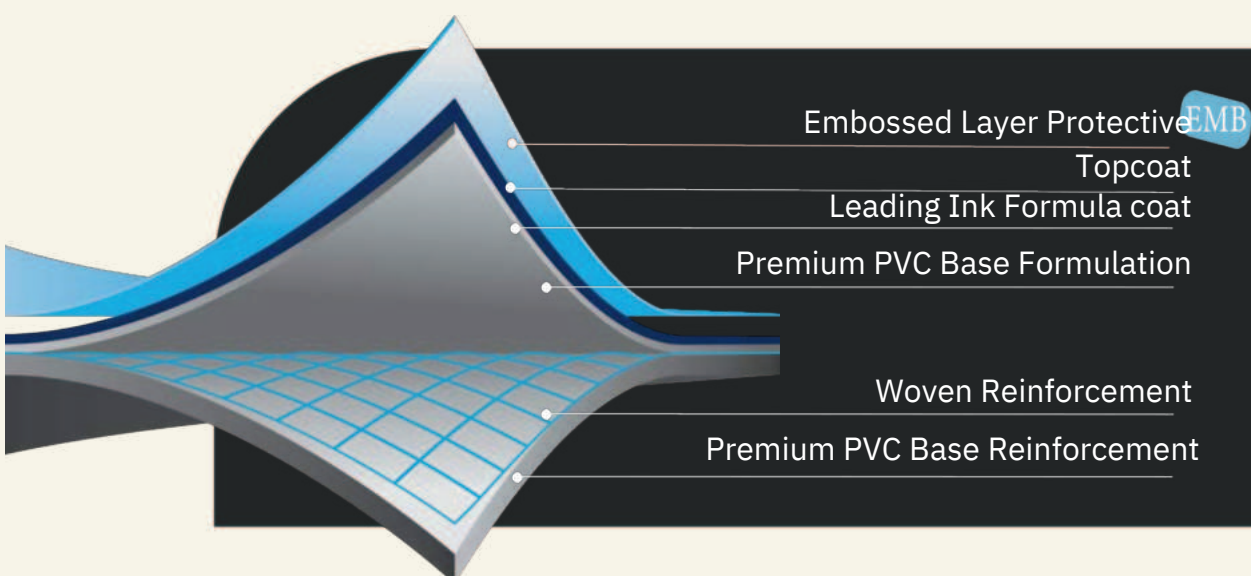

REINFORCED MEMBRANE

VERSATILE, RELIABLE AND PRINTED

The CGT reinforced membrane material is made of two layers of premium PVC film, reinforced with a woven polyester mesh. This combination of engineered construction, technical performance and innovative design ensures the perfect fit for your pool.

CGT MEMBRANES ADVANTAGES

- Industry leading UV defense.
- Unparalleled bleach resistant formula achieves the lowest fading levels in the industry.
- Engineered specific protective topcoat to safeguard against stains and print wear.
- High resistance against material cracking.
- Superior handling for easy installation.
- 1.8mm thick 3D material allowing overlap welding and butt welding.

CGT MEMBRANES COMPOSITION