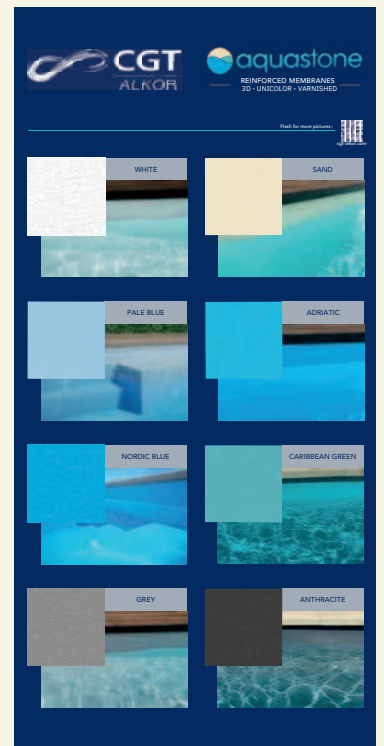

XL CATALOGS

45,5 x 30 cm 1 pc per box

Reference	Description
4B000037	Aquasense Signature
4B000031	Aquasense
4B000052	Aquasense Mix & Match NEW
4B000032	Aquastone
4B000030	Aquadecor
4B000014	Aquacolor PF3000

MARKETING TOOLS

WALL PANEL

Panel : 800 x 1650 x 3 mm

1 pc per box

Reference	Description
4B000038	Aquasense Signature
4B000056	Imperial NEW
4B000016	Aquasense
4B000062	Aquasense Mix & Match NEW
4B000055	Aquastone
4B000017	Aquadecor
4B000018	Aquacolor